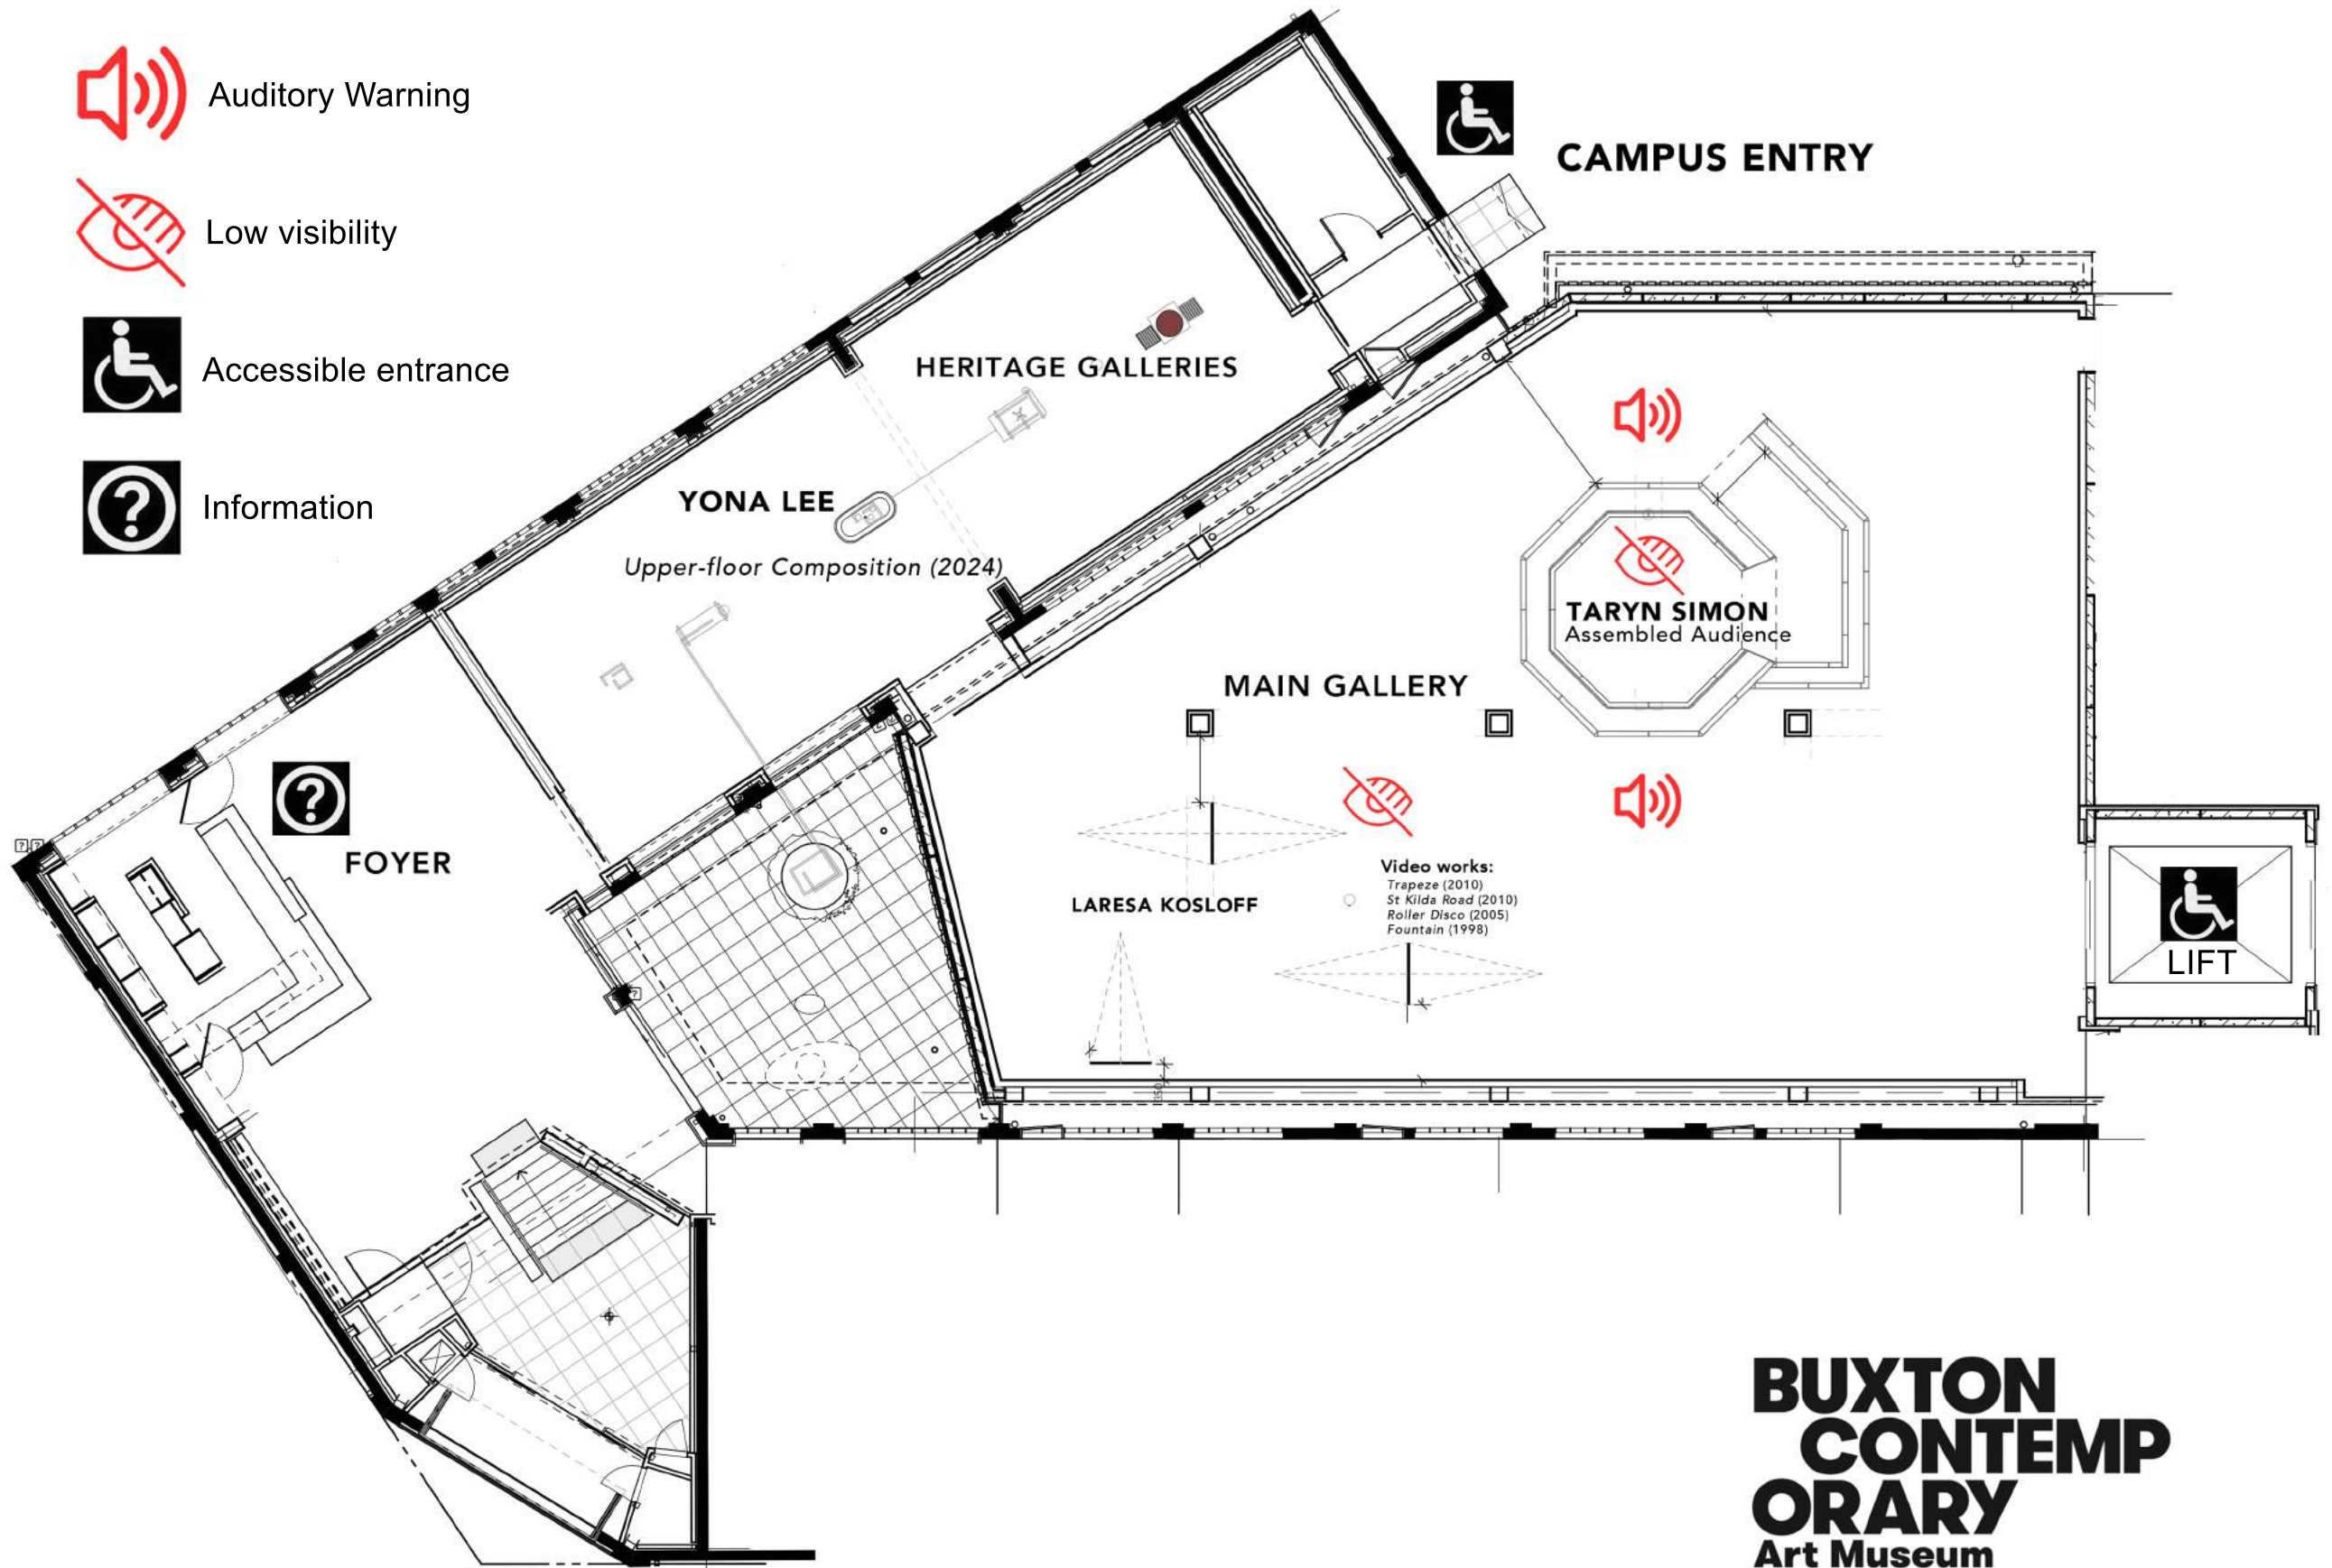

 Auditory Warning

 Low visibility

 Accessible entrance

 Information

**BUXTON  
CONTEMP  
ORARY**  
Art Museum

**MAIN ENTRANCE**

Access Lift is temporarily closed for maintenance in May.  
Our **CAMPUS ENTRY** is accessible by ramp.

 Auditory Warning

 Low visibility

 Accessible entrance

 Information

The video displayed in this room can have some dizzying effects. We recommend being mindful when entering and exiting the space. If you find the video makes you dizzy, please take a seat and use the headphones provided near the bench.