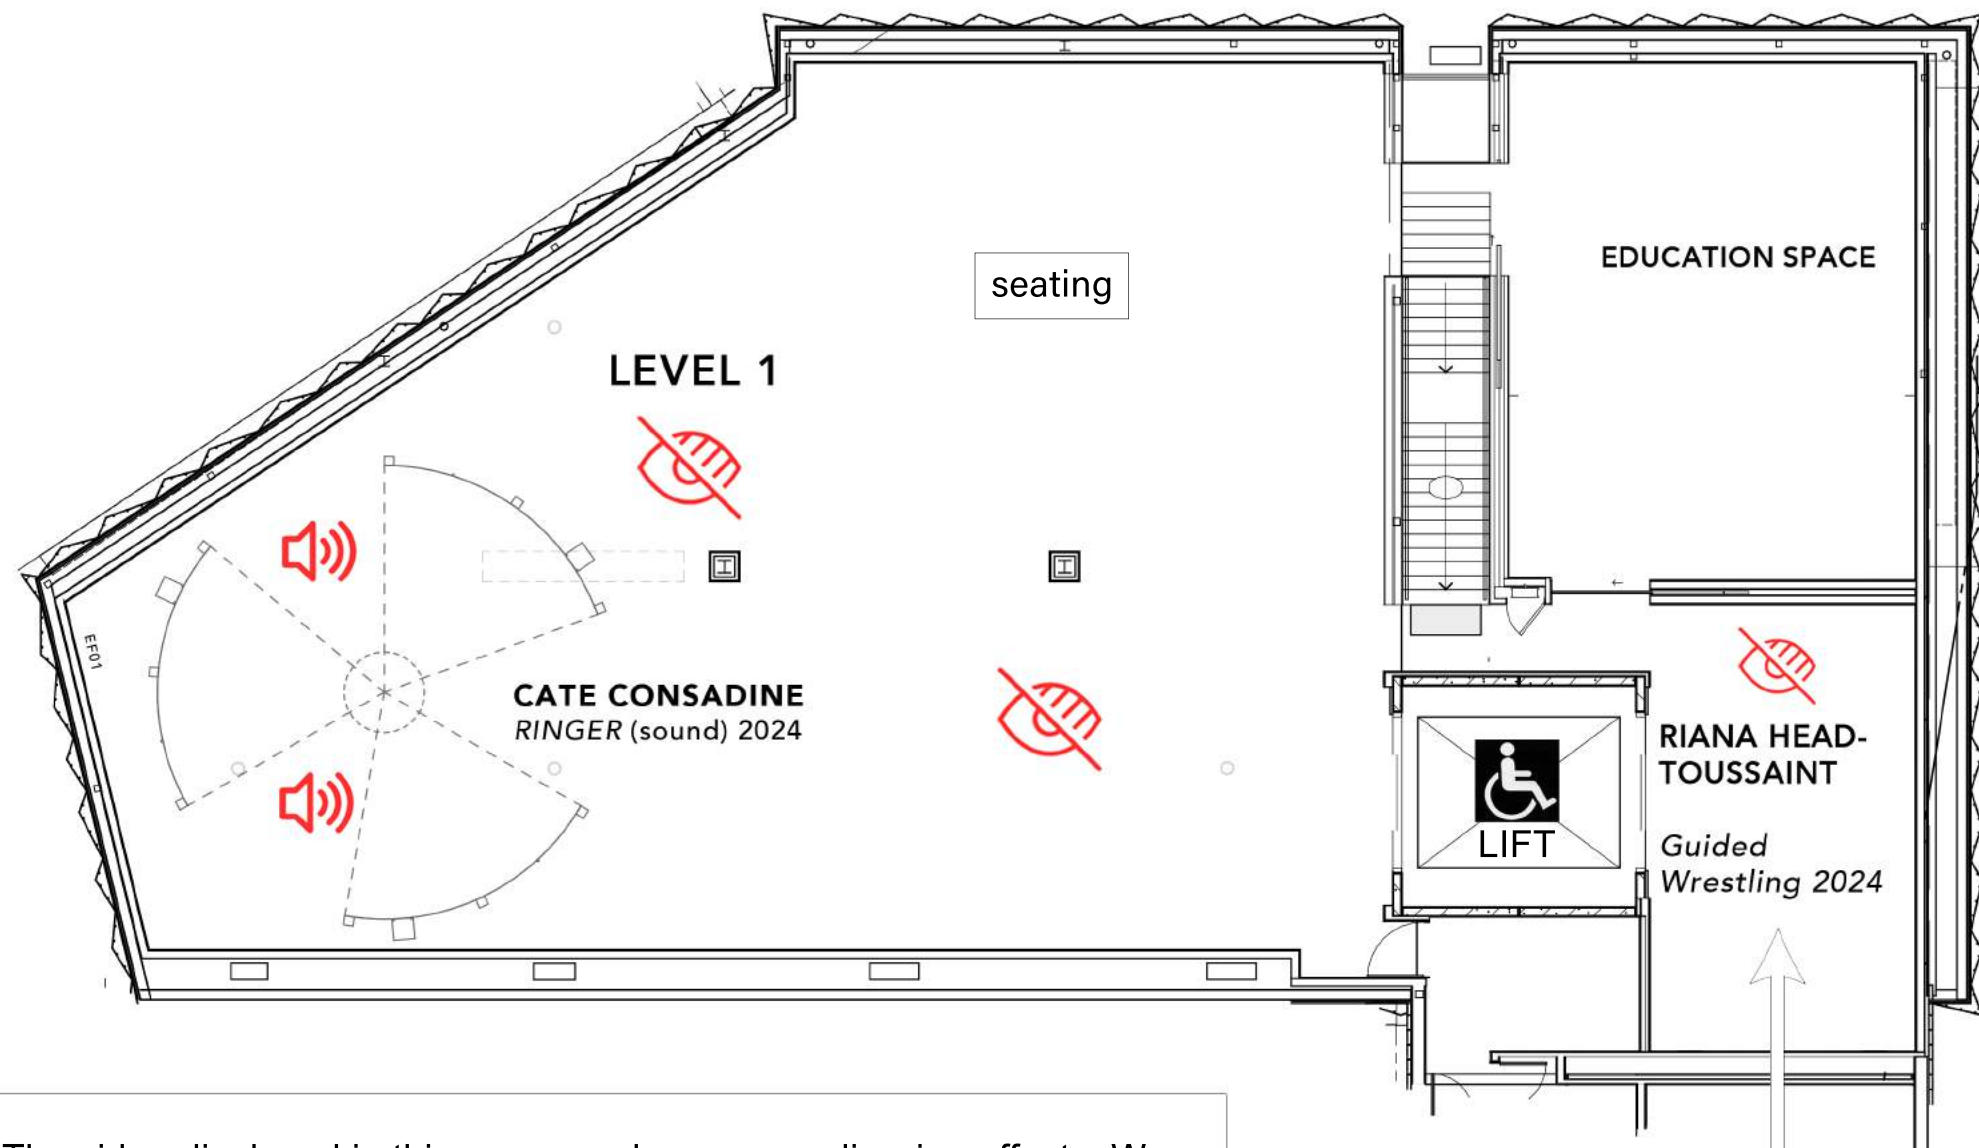

 Auditory Warning

 Low visibility

 Accessible entrance

 Information

**BUXTON  
CONTEMP  
ORARY**  
Art Museum

**MAIN ENTRANCE**

Access Lift is temporarily closed for maintenance in May.  
Our **CAMPUS ENTRY** is accessible by ramp.

 Auditory Warning

 Low visibility

 Accessible entrance

 Information

The video displayed in this room can have some dizzying effects. We recommend being mindful when entering and exiting the space. If you find the video makes you dizzy, please take a seat and use the headphones provided near the bench.